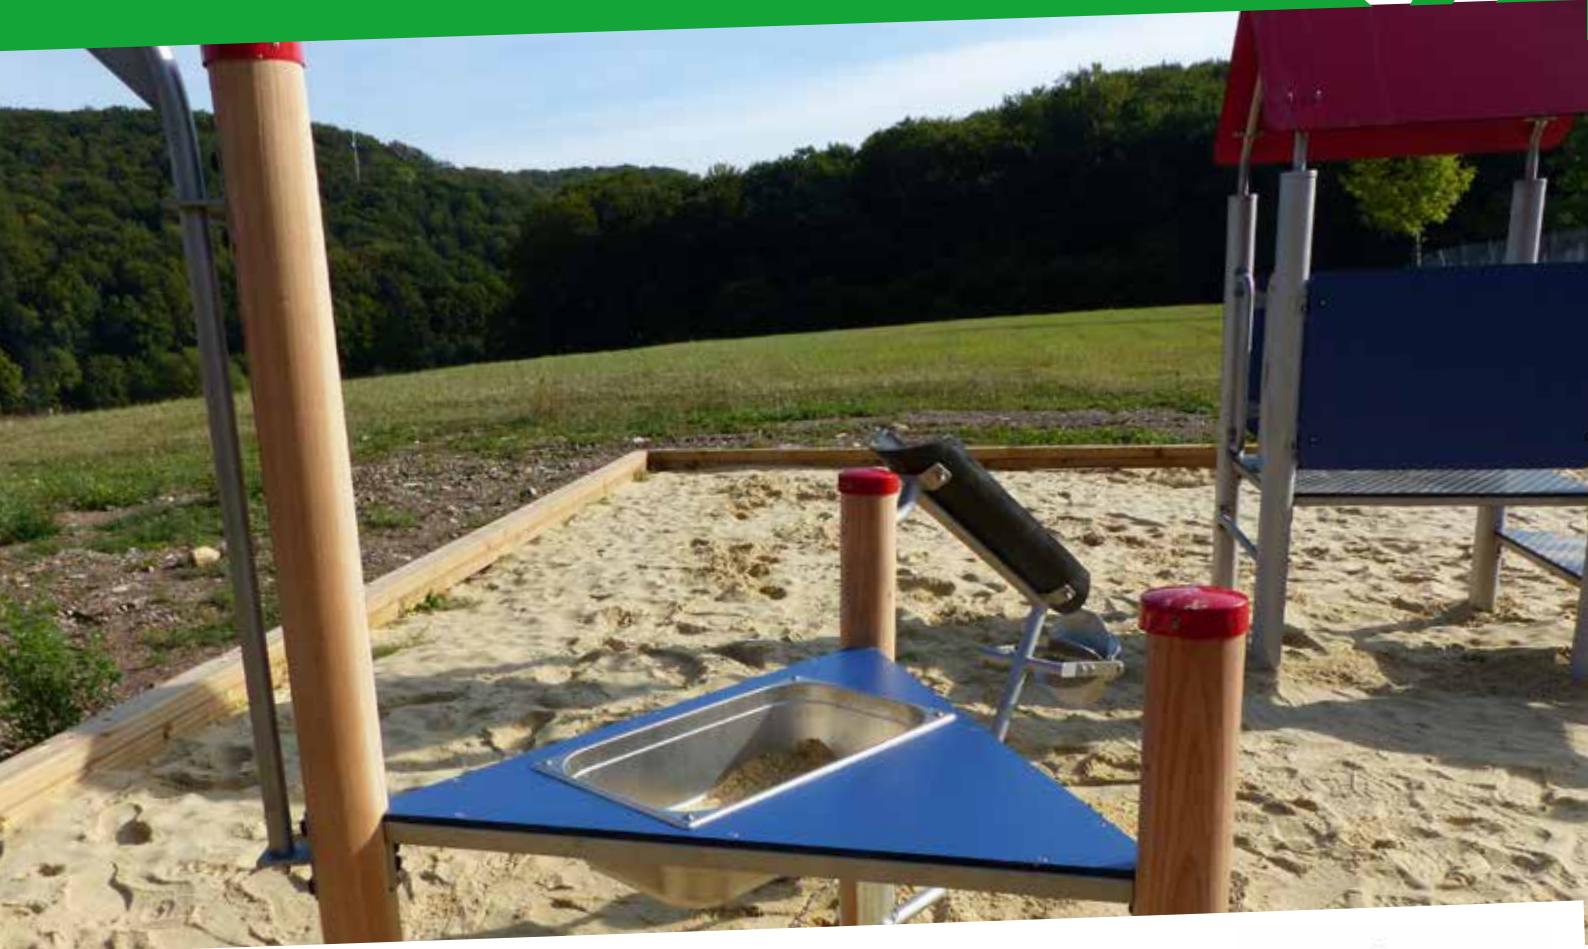

THE MODULAR KIT+ SYSTEM CONSTRUCTION KIT FOR PLAYGROUNDS

READY, STEADY, GO PLANNING WITH KIT+ PLAYGROUND DESIGN CAN BE SO SIMPLE

All modules of the KIT+ system can be combined with each other and can be easily arranged individually to create attractive multi-play areas for every age group.

FLEXIBLE LENGTH, WIDTH AND HEIGHT

The modular design allows playground equipment in all sizes. We would be happy to plan your customized dream playground.

BENEFITS FOR PLANNERS

- Planning and design flexibility
- Wide range of modules
- High quality and durable materials
- Subsequently expandable
- Available disassembled or pre-assembled
- Guaranteed spare parts availability

BENEFITS FOR CHILDREN FROM 1 YEAR

- Maximum joy of play
- Age specific challenges
- Themed play and happy colors
- Safe play area (TÜV approved)
- Quality of stay enhancing elements