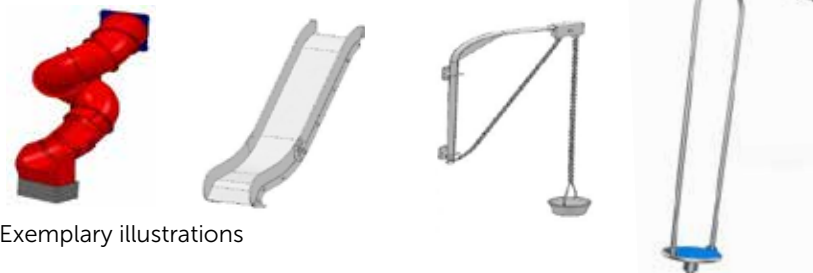

A system with a lot of modules and extras
With the modular KIT+ system, everything fits together and can be combined.

CLIMBING / RAMPS/ LADDERS

Exemplary illustrations

BRIDGES/ BALANCING

Exemplary illustrations

ETOLIS® 22 Art.-Nr. 0925122

TUNNELS / BALCONIES

Exemplary illustrations

SLIDES / SAND PLAY / CAROUSEL

Exemplary illustrations

THE MODULAR KIT+ SYSTEM CONSTRUCTION KIT FOR PLAYGROUNDS

ETOLIS®
4-11 YEARS

With its modern components, the modular play equipment system offers children between 4 and 10 years of age many years of play fun with all kinds of movement.