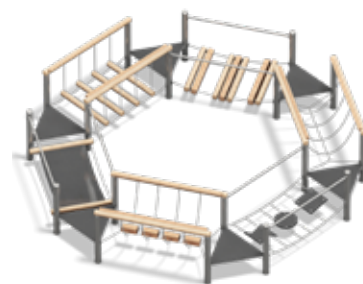

An exciting mix of different balancing and bridge variations, for playful practice of balance and motor skills.

FRISIA KOMBINATION E
Art.-Nr. 1205314