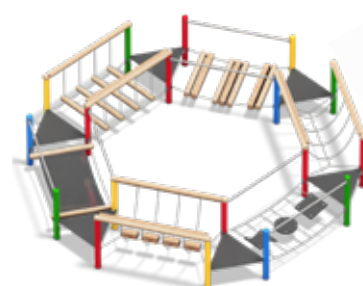

An exciting mix of different balancing and bridge variations, for playful practice of balance and motor skills.

FRISIA KOMBINATION E
Art.-Nr. 1205314